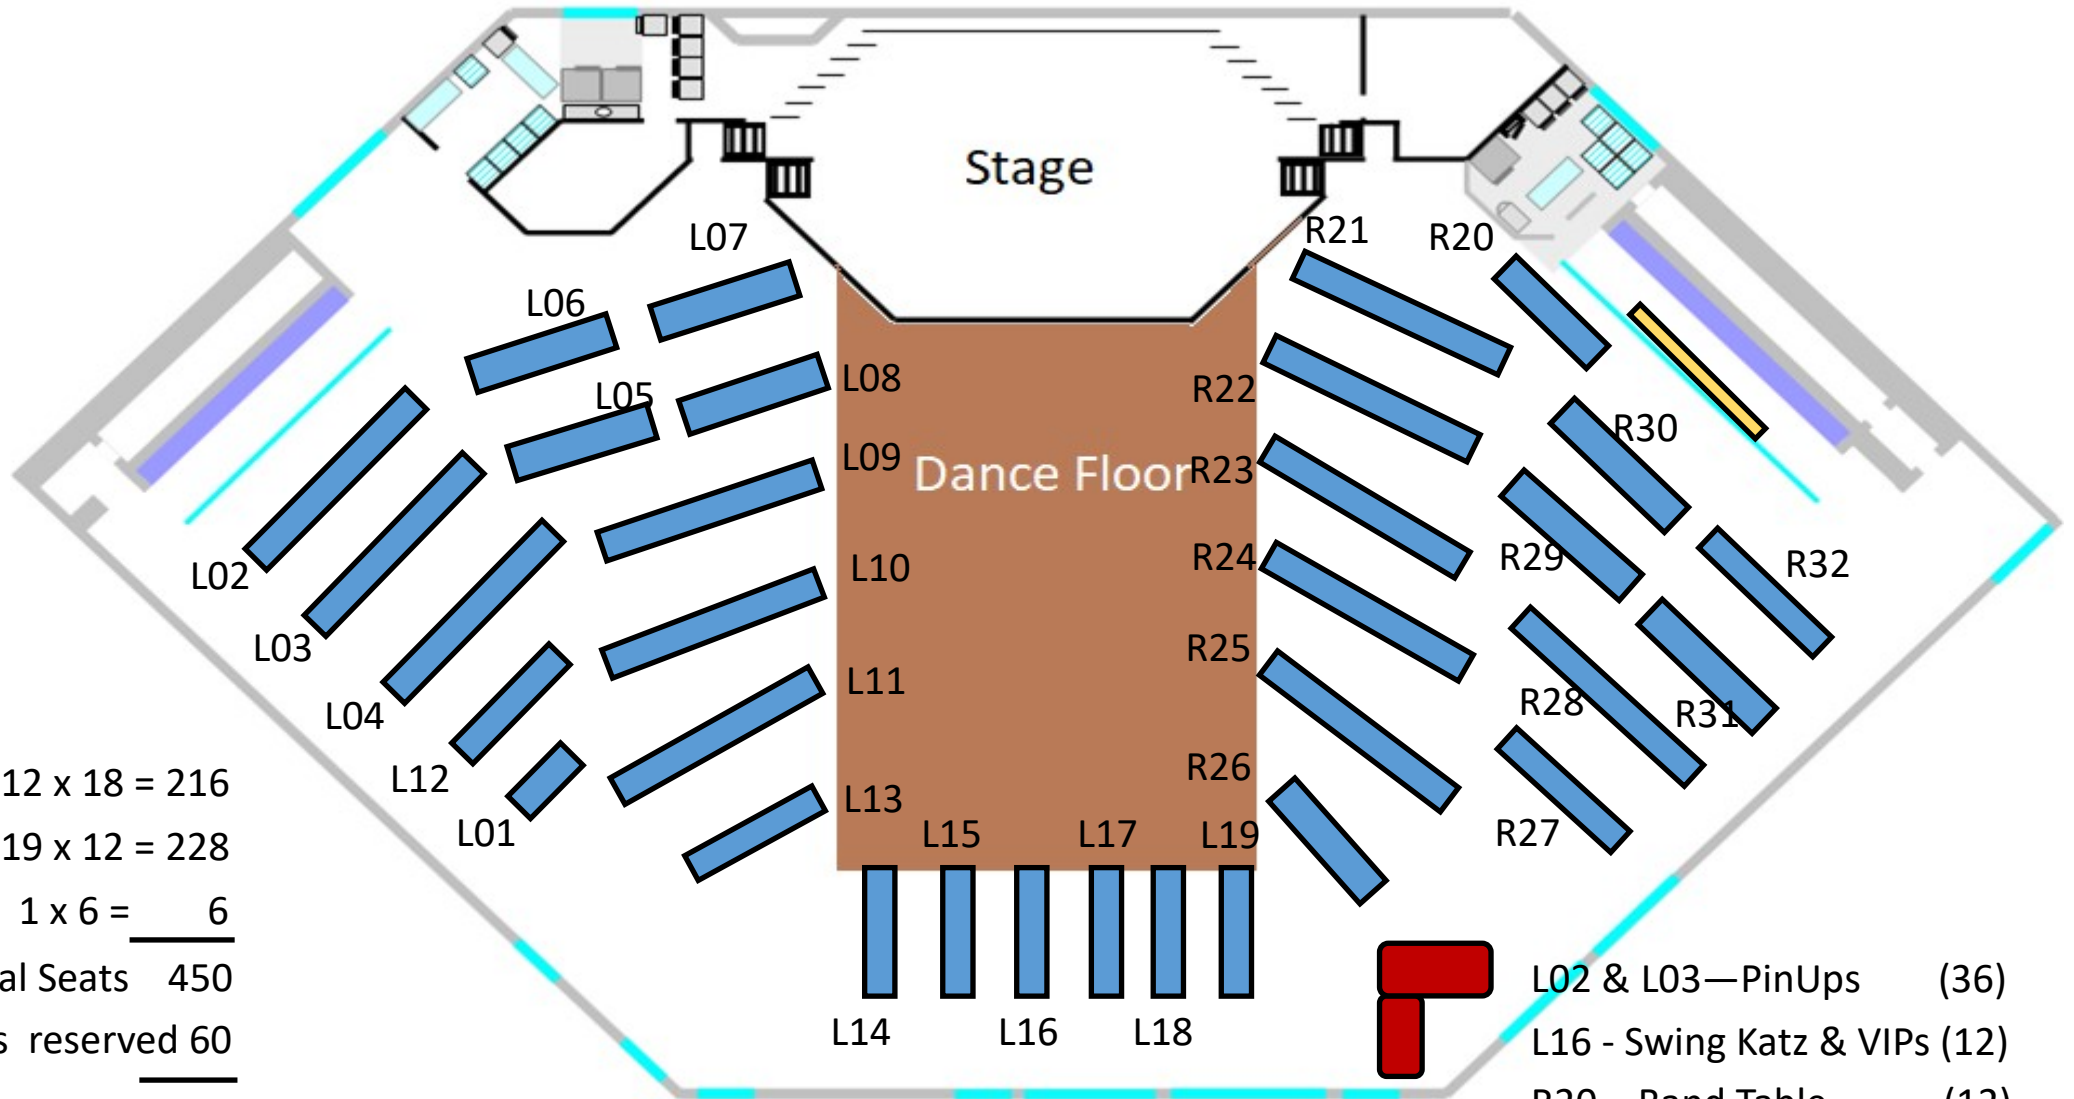

**PORT MACQUARIE RSL CLUB LTD**  
**Auditorium**  
**RetroFest v2 Table Layout**

12 x 18 = 216

19 x 12 = 228

1 x 6 = 6

Total Seats 450

less reserved 60

4 Sale 390

L02 & L03—PinUps (36)

L16 - Swing Katz & VIPs (12)

R20 – Band Table (12)